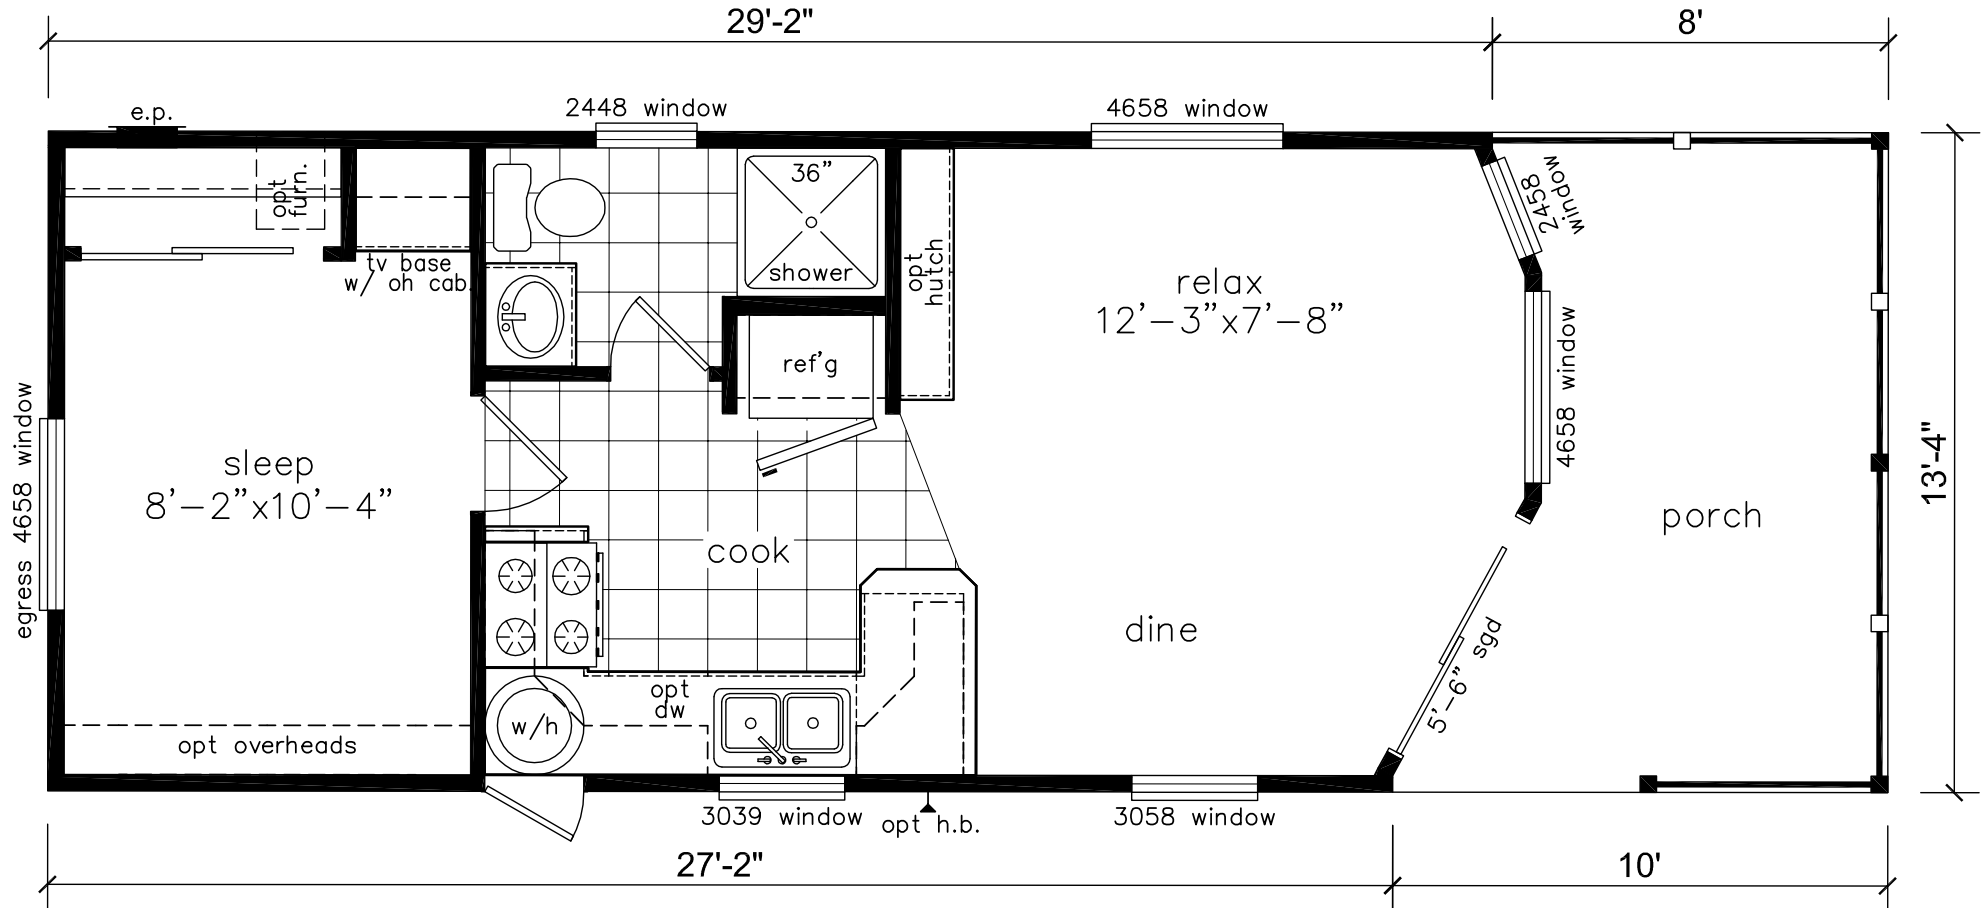

Instant Mobile House

Extreme Value Cottage Series

w/ bay option - 4.3 sq.ft.
 3658 window 3658 window

Constructed With optional Porch Only

11-157
 standard: 391.4 sq.ft.

w/ bay option - 2.2 sq.ft.