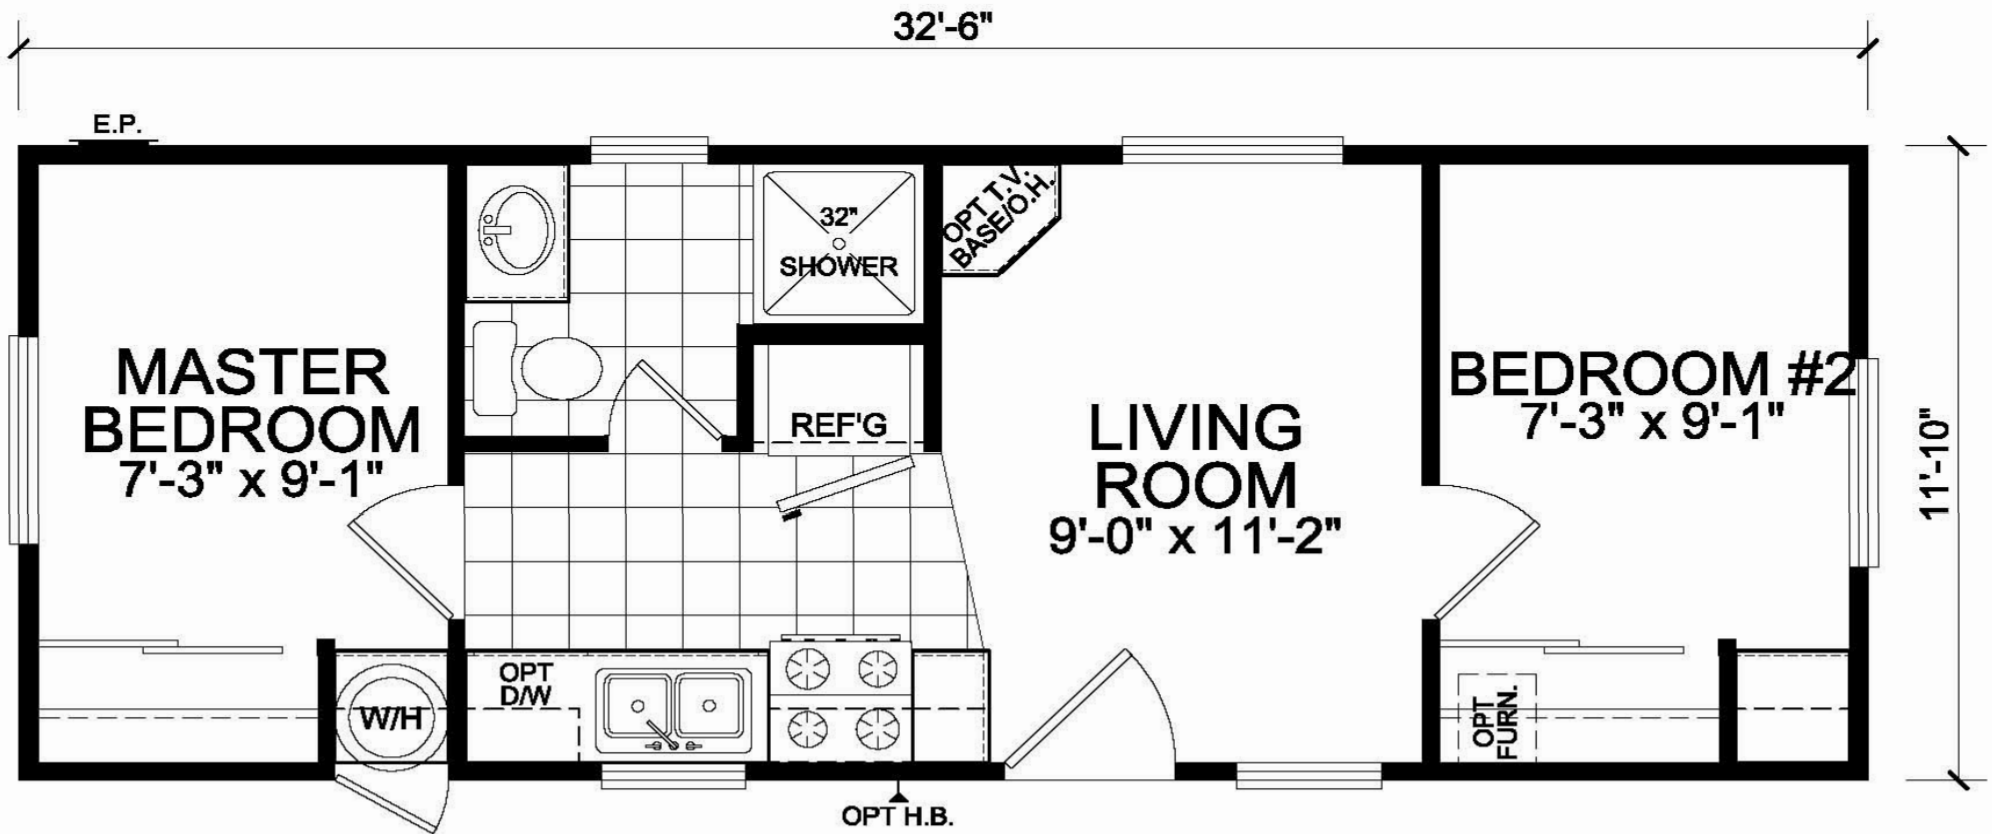

Instant Mobile House
Extreme Value Cottage Series

05-157
standard: 399 sq.ft.