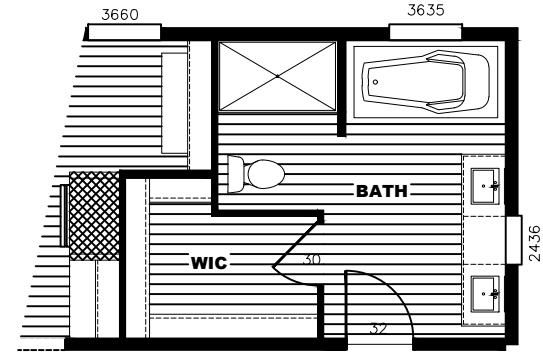

UTILITY DOOR OPTION      GLAMOUR BATH OPTION

HARMONY - IND2856

WINDOW OPTION

GLAMOUR BATH OPTION

HARMONY - IND2860

HITCH END WINDOW OPTION

OPT. UTILITY DOOR

OPT. COFFEE BAR

OPT. BATH

HARMONY - IND2866 - FLOOR PLAN

BEDROOM 5 OPTION

OPT. BATH OPT. LAUNDRY DOOR

COFFEE BAR OPTION

HARMONY - IND2876 - FLOOR PLAN