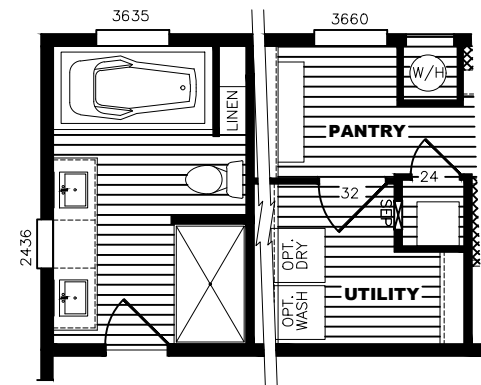

UTILITY DOOR OPTION      GLAMOUR BATH OPTION

HARMONY - IND2856

WINDOW OPTION

GLAMOUR BATH OPTION

HARMONY - IND2860

HITCH END WINDOW OPTION

OPT. UTILITY DOOR

OPT. COFFEE BAR

OPT. BATH

HARMONY - IND2866 - FLOOR PLAN

BEDROOM 5 OPTION

OPT. BATH OPT. LAUNDRY DOOR

COFFEE BAR OPTION

HARMONY - IND2876 - FLOOR PLAN