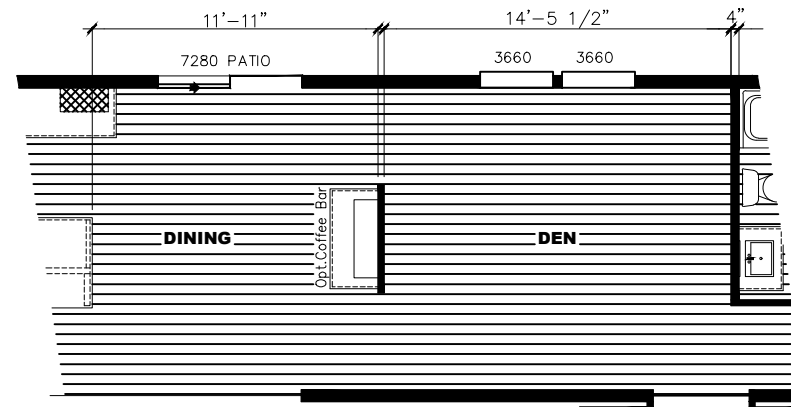

UTILITY DOOR OPTION      GLAMOUR BATH OPTION

HARMONY - IND2856

WINDOW OPTION

GLAMOUR BATH OPTION

HARMONY - IND2860

HITCH END WINDOW OPTION

OPT. UTILITY DOOR

OPT. COFFEE BAR

OPT. BATH

HARMONY - IND2866 - FLOOR PLAN

BEDROOM 5 OPTION

OPT. BATH OPT. LAUNDRY DOOR

COFFEE BAR OPTION

HARMONY - IND2876 - FLOOR PLAN