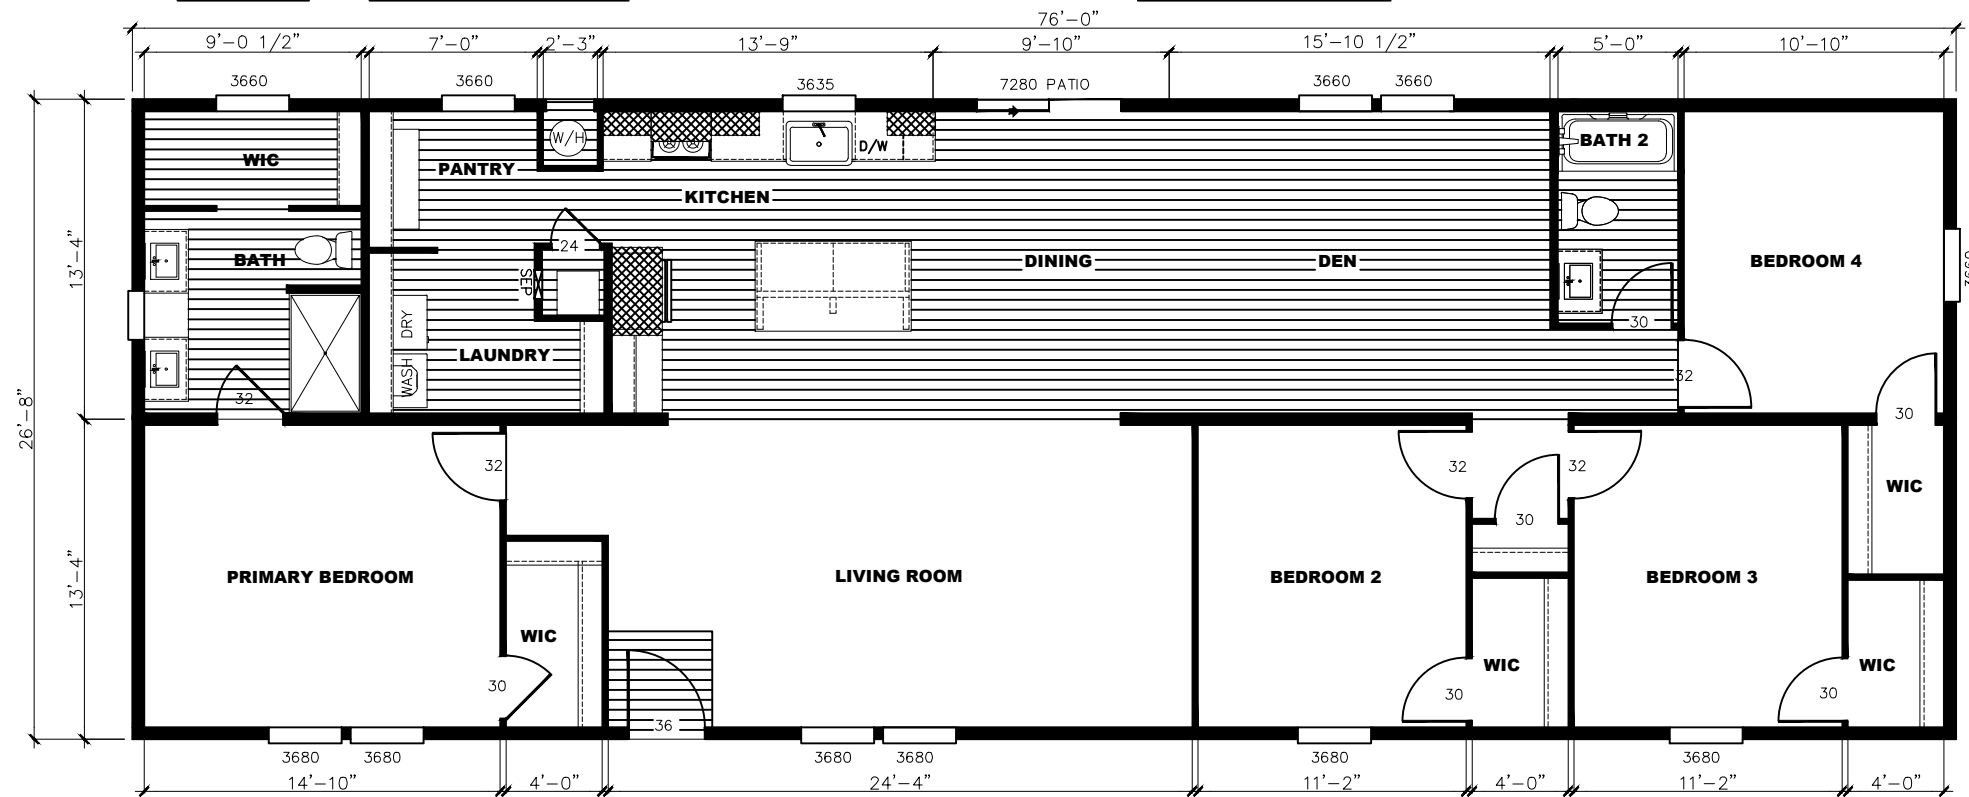

UTILITY DOOR OPTION      GLAMOUR BATH OPTION

HARMONY - IND2856

WINDOW OPTION

GLAMOUR BATH OPTION

HARMONY - IND2860

HITCH END WINDOW OPTION

OPT. UTILITY DOOR

OPT. COFFEE BAR

OPT. BATH

HARMONY - IND2866 - FLOOR PLAN

BEDROOM 5 OPTION

OPT. BATH OPT. LAUNDRY DOOR

COFFEE BAR OPTION

HARMONY - IND2876 - FLOOR PLAN