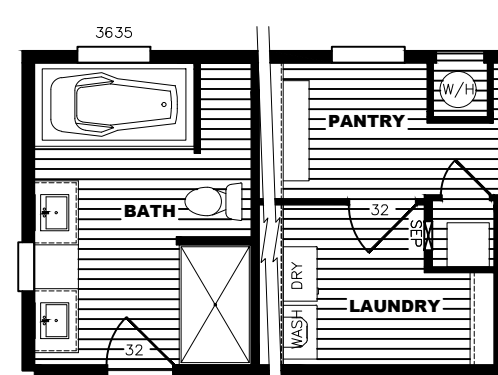

UTILITY DOOR OPTION      GLAMOUR BATH OPTION

HARMONY - IND2856

WINDOW OPTION

GLAMOUR BATH OPTION

HARMONY - IND2860

HITCH END WINDOW OPTION

OPT. UTILITY DOOR

OPT. COFFEE BAR

OPT. BATH

HARMONY - IND2866 - FLOOR PLAN

BEDROOM 5 OPTION

OPT. BATH OPT. LAUNDRY DOOR

COFFEE BAR OPTION

HARMONY - IND2876 - FLOOR PLAN