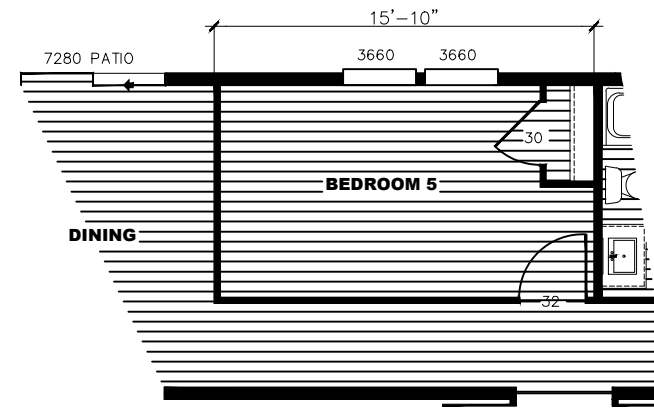

UTILITY DOOR OPTION      GLAMOUR BATH OPTION

HARMONY - IND2856

WINDOW OPTION

GLAMOUR BATH OPTION

HARMONY - IND2860

HITCH END WINDOW OPTION

OPT. UTILITY DOOR

OPT. COFFEE BAR

OPT. BATH

HARMONY - IND2866 - FLOOR PLAN

BEDROOM 5 OPTION

OPT. BATH OPT. LAUNDRY DOOR

COFFEE BAR OPTION

HARMONY - IND2876 - FLOOR PLAN