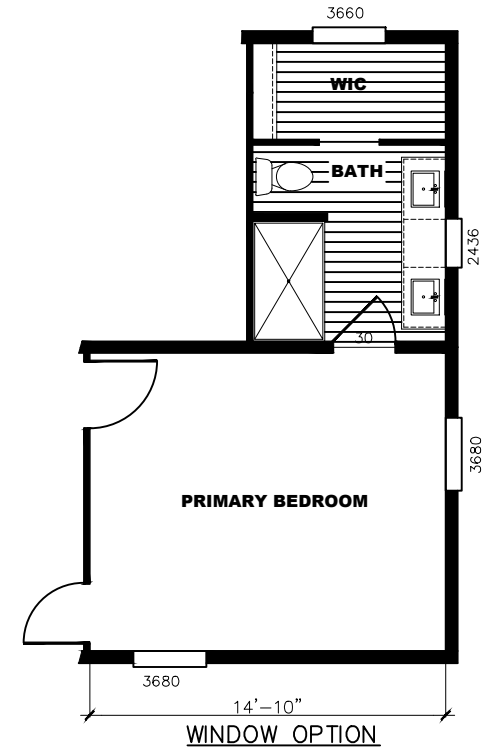

UTILITY DOOR OPTION      GLAMOUR BATH OPTION

HARMONY - IND2856

WINDOW OPTION

GLAMOUR BATH OPTION

HARMONY - IND2860

HITCH END WINDOW OPTION

OPT. UTILITY DOOR

OPT. COFFEE BAR

OPT. BATH

HARMONY - IND2866 - FLOOR PLAN

BEDROOM 5 OPTION

OPT. BATH OPT. LAUNDRY DOOR

COFFEE BAR OPTION

HARMONY - IND2876 - FLOOR PLAN