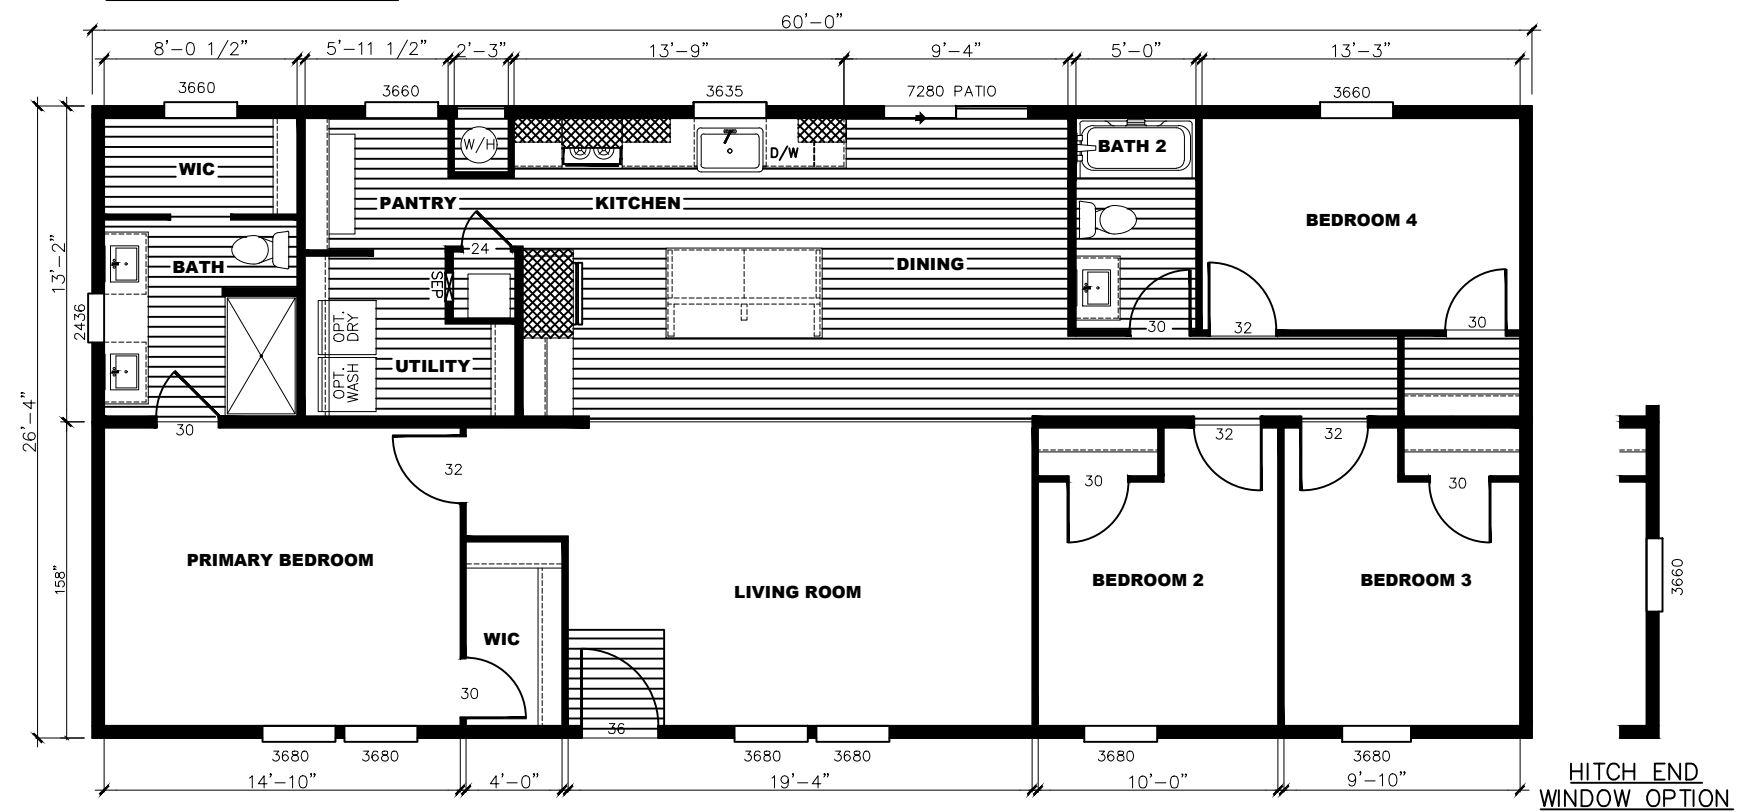

UTILITY DOOR OPTION      GLAMOUR BATH OPTION

HARMONY - IND2856

WINDOW OPTION

GLAMOUR BATH OPTION

HARMONY - IND2860

HITCH END WINDOW OPTION

OPT. UTILITY DOOR

OPT. COFFEE BAR

OPT. BATH

HARMONY - IND2866 - FLOOR PLAN

BEDROOM 5 OPTION

OPT. BATH OPT. LAUNDRY DOOR

COFFEE BAR OPTION

HARMONY - IND2876 - FLOOR PLAN