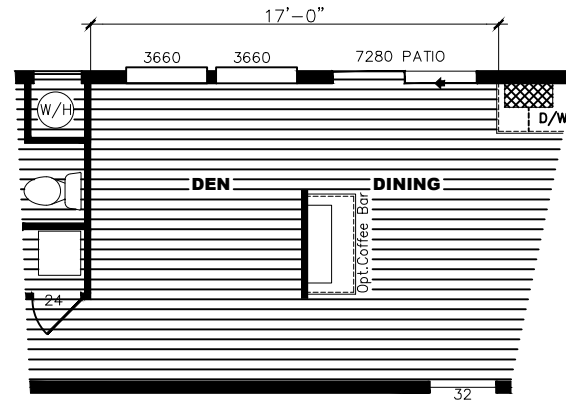

UTILITY DOOR OPTION      GLAMOUR BATH OPTION

HARMONY - IND2856

WINDOW OPTION

GLAMOUR BATH OPTION

HARMONY - IND2860

HITCH END WINDOW OPTION

OPT. UTILITY DOOR

OPT. COFFEE BAR

OPT. BATH

HARMONY - IND2866 - FLOOR PLAN

BEDROOM 5 OPTION

OPT. BATH OPT. LAUNDRY DOOR

COFFEE BAR OPTION

HARMONY - IND2876 - FLOOR PLAN