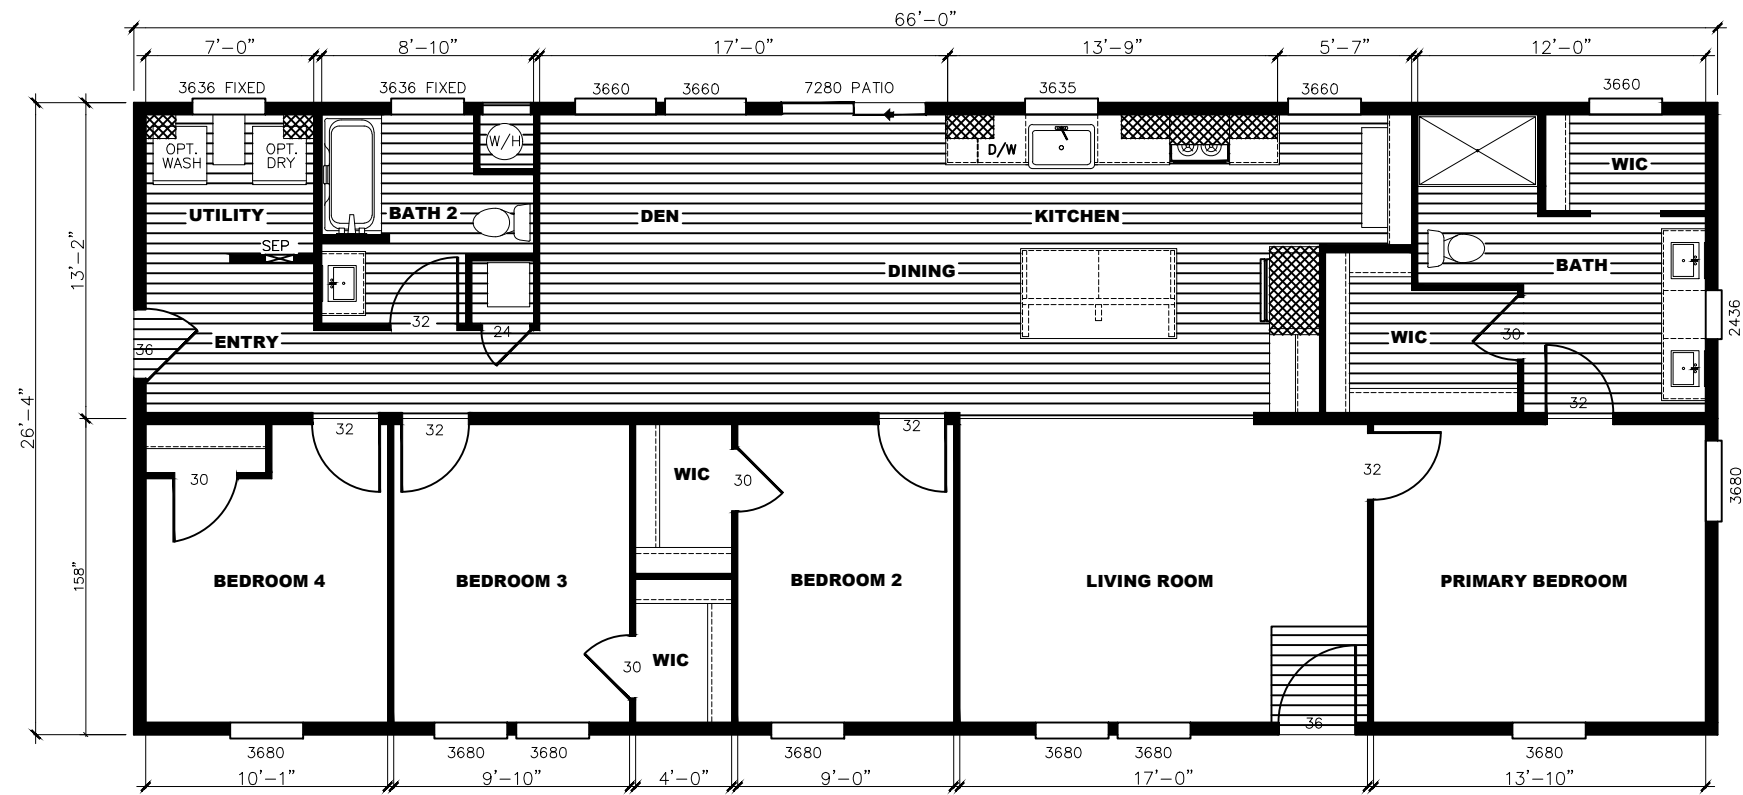

UTILITY DOOR OPTION      GLAMOUR BATH OPTION

HARMONY - IND2856

WINDOW OPTION

GLAMOUR BATH OPTION

HARMONY - IND2860

HITCH END WINDOW OPTION

OPT. UTILITY DOOR

OPT. COFFEE BAR

OPT. BATH

HARMONY - IND2866 - FLOOR PLAN

BEDROOM 5 OPTION

OPT. BATH OPT. LAUNDRY DOOR

COFFEE BAR OPTION

HARMONY - IND2876 - FLOOR PLAN