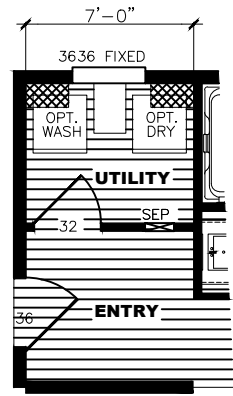

UTILITY DOOR OPTION      GLAMOUR BATH OPTION

HARMONY - IND2856

WINDOW OPTION

GLAMOUR BATH OPTION

HARMONY - IND2860

HITCH END WINDOW OPTION

OPT. UTILITY DOOR

OPT. COFFEE BAR

OPT. BATH

HARMONY - IND2866 - FLOOR PLAN

BEDROOM 5 OPTION

OPT. BATH OPT. LAUNDRY DOOR

COFFEE BAR OPTION

HARMONY - IND2876 - FLOOR PLAN