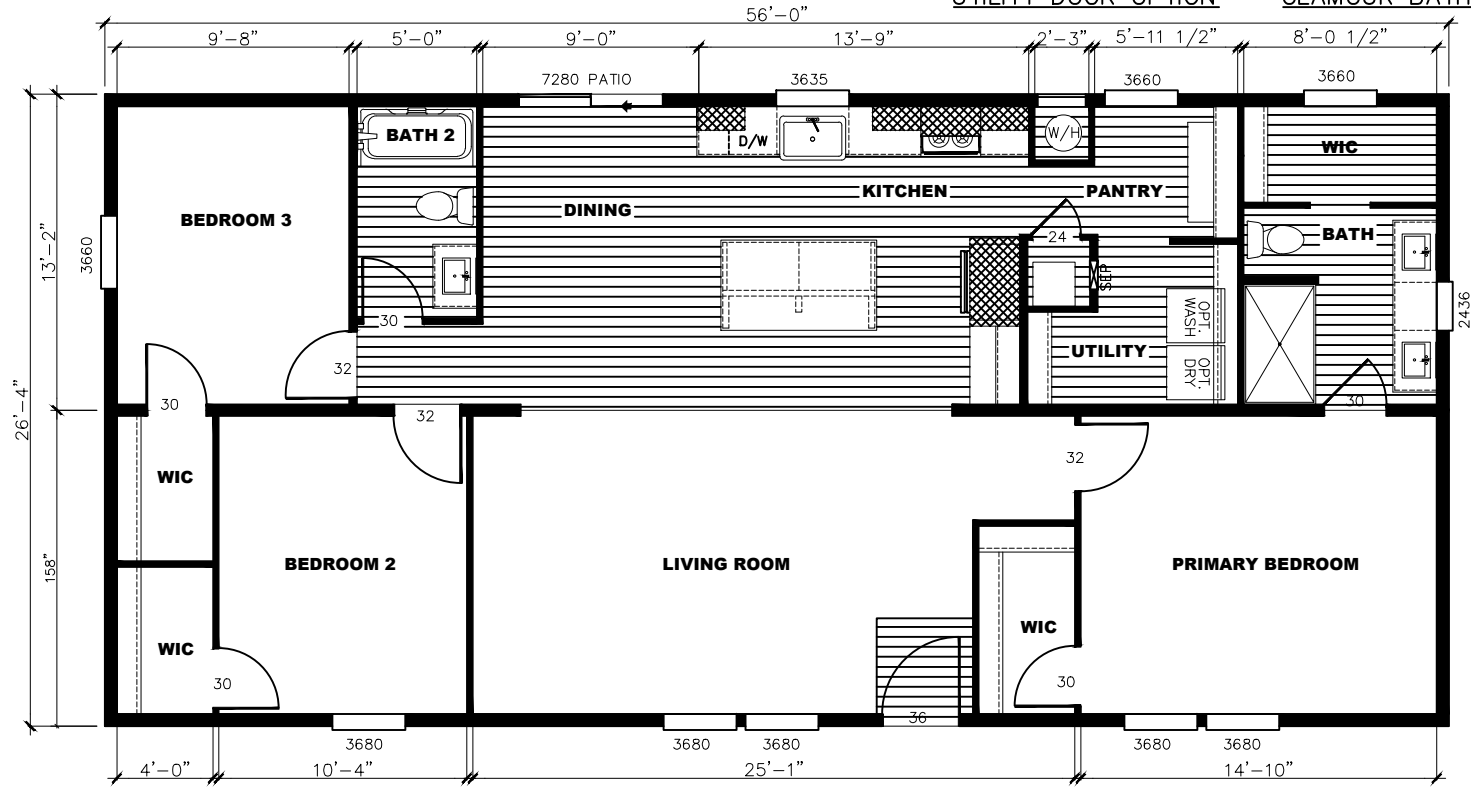

UTILITY DOOR OPTION      GLAMOUR BATH OPTION

HARMONY - IND2856

WINDOW OPTION

GLAMOUR BATH OPTION

HARMONY - IND2860

HITCH END WINDOW OPTION

OPT. UTILITY DOOR

OPT. COFFEE BAR

OPT. BATH

HARMONY - IND2866 - FLOOR PLAN

BEDROOM 5 OPTION

OPT. BATH OPT. LAUNDRY DOOR

COFFEE BAR OPTION

HARMONY - IND2876 - FLOOR PLAN